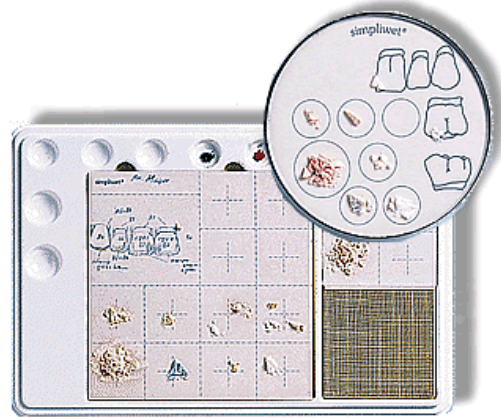

MICROSTAR[®]

simpliwet[®]

Porcelain Trays

A reservoir system that uniformly moisturizes ceramic powders.

The simpliwet[®] tray and honeycomb insert create the capillary effect that continuously wets your ceramic powders providing a naturally stable balance of build-up liquid and ceramic.

The simpliwet[®] will make your work simpler, easier and better!

simpliwet[®] Master Tray

- 77505050 simpliwet[®] Master Tray
- 77505051 Master Printed simpliwet[®] Papers
- 77505052 Master simpliwet[®] Textile Filter
- 77505053 Master simpliwet[®] Filter Membranes
- 77505055 Master simpliwet[®] Honeycomb Base 15x15 cm
- 77505056 Master simpliwet[®] Honeycomb Base 15x7.5cm
- 77505057 Master simpliwet[®] Top
- 77505058 Master simpliwet[®] Permanent Membrane

simpliwet[®] Round Tray

- 77505030A simpliwet[®] Round Tray
- 77505031 Round Plain simpliwet[®] Papers
- 77505032 Round Printed simpliwet[®] Papers
- 77505033 Round simpliwet[®] Filter Membranes
- 77505035 Round simpliwet[®] Honeycomb Base, Replacement
- 77505036 Round simpliwet[®] Glass Top Cover
- 77505038 Round simpliwet[®] Permanent Membranes